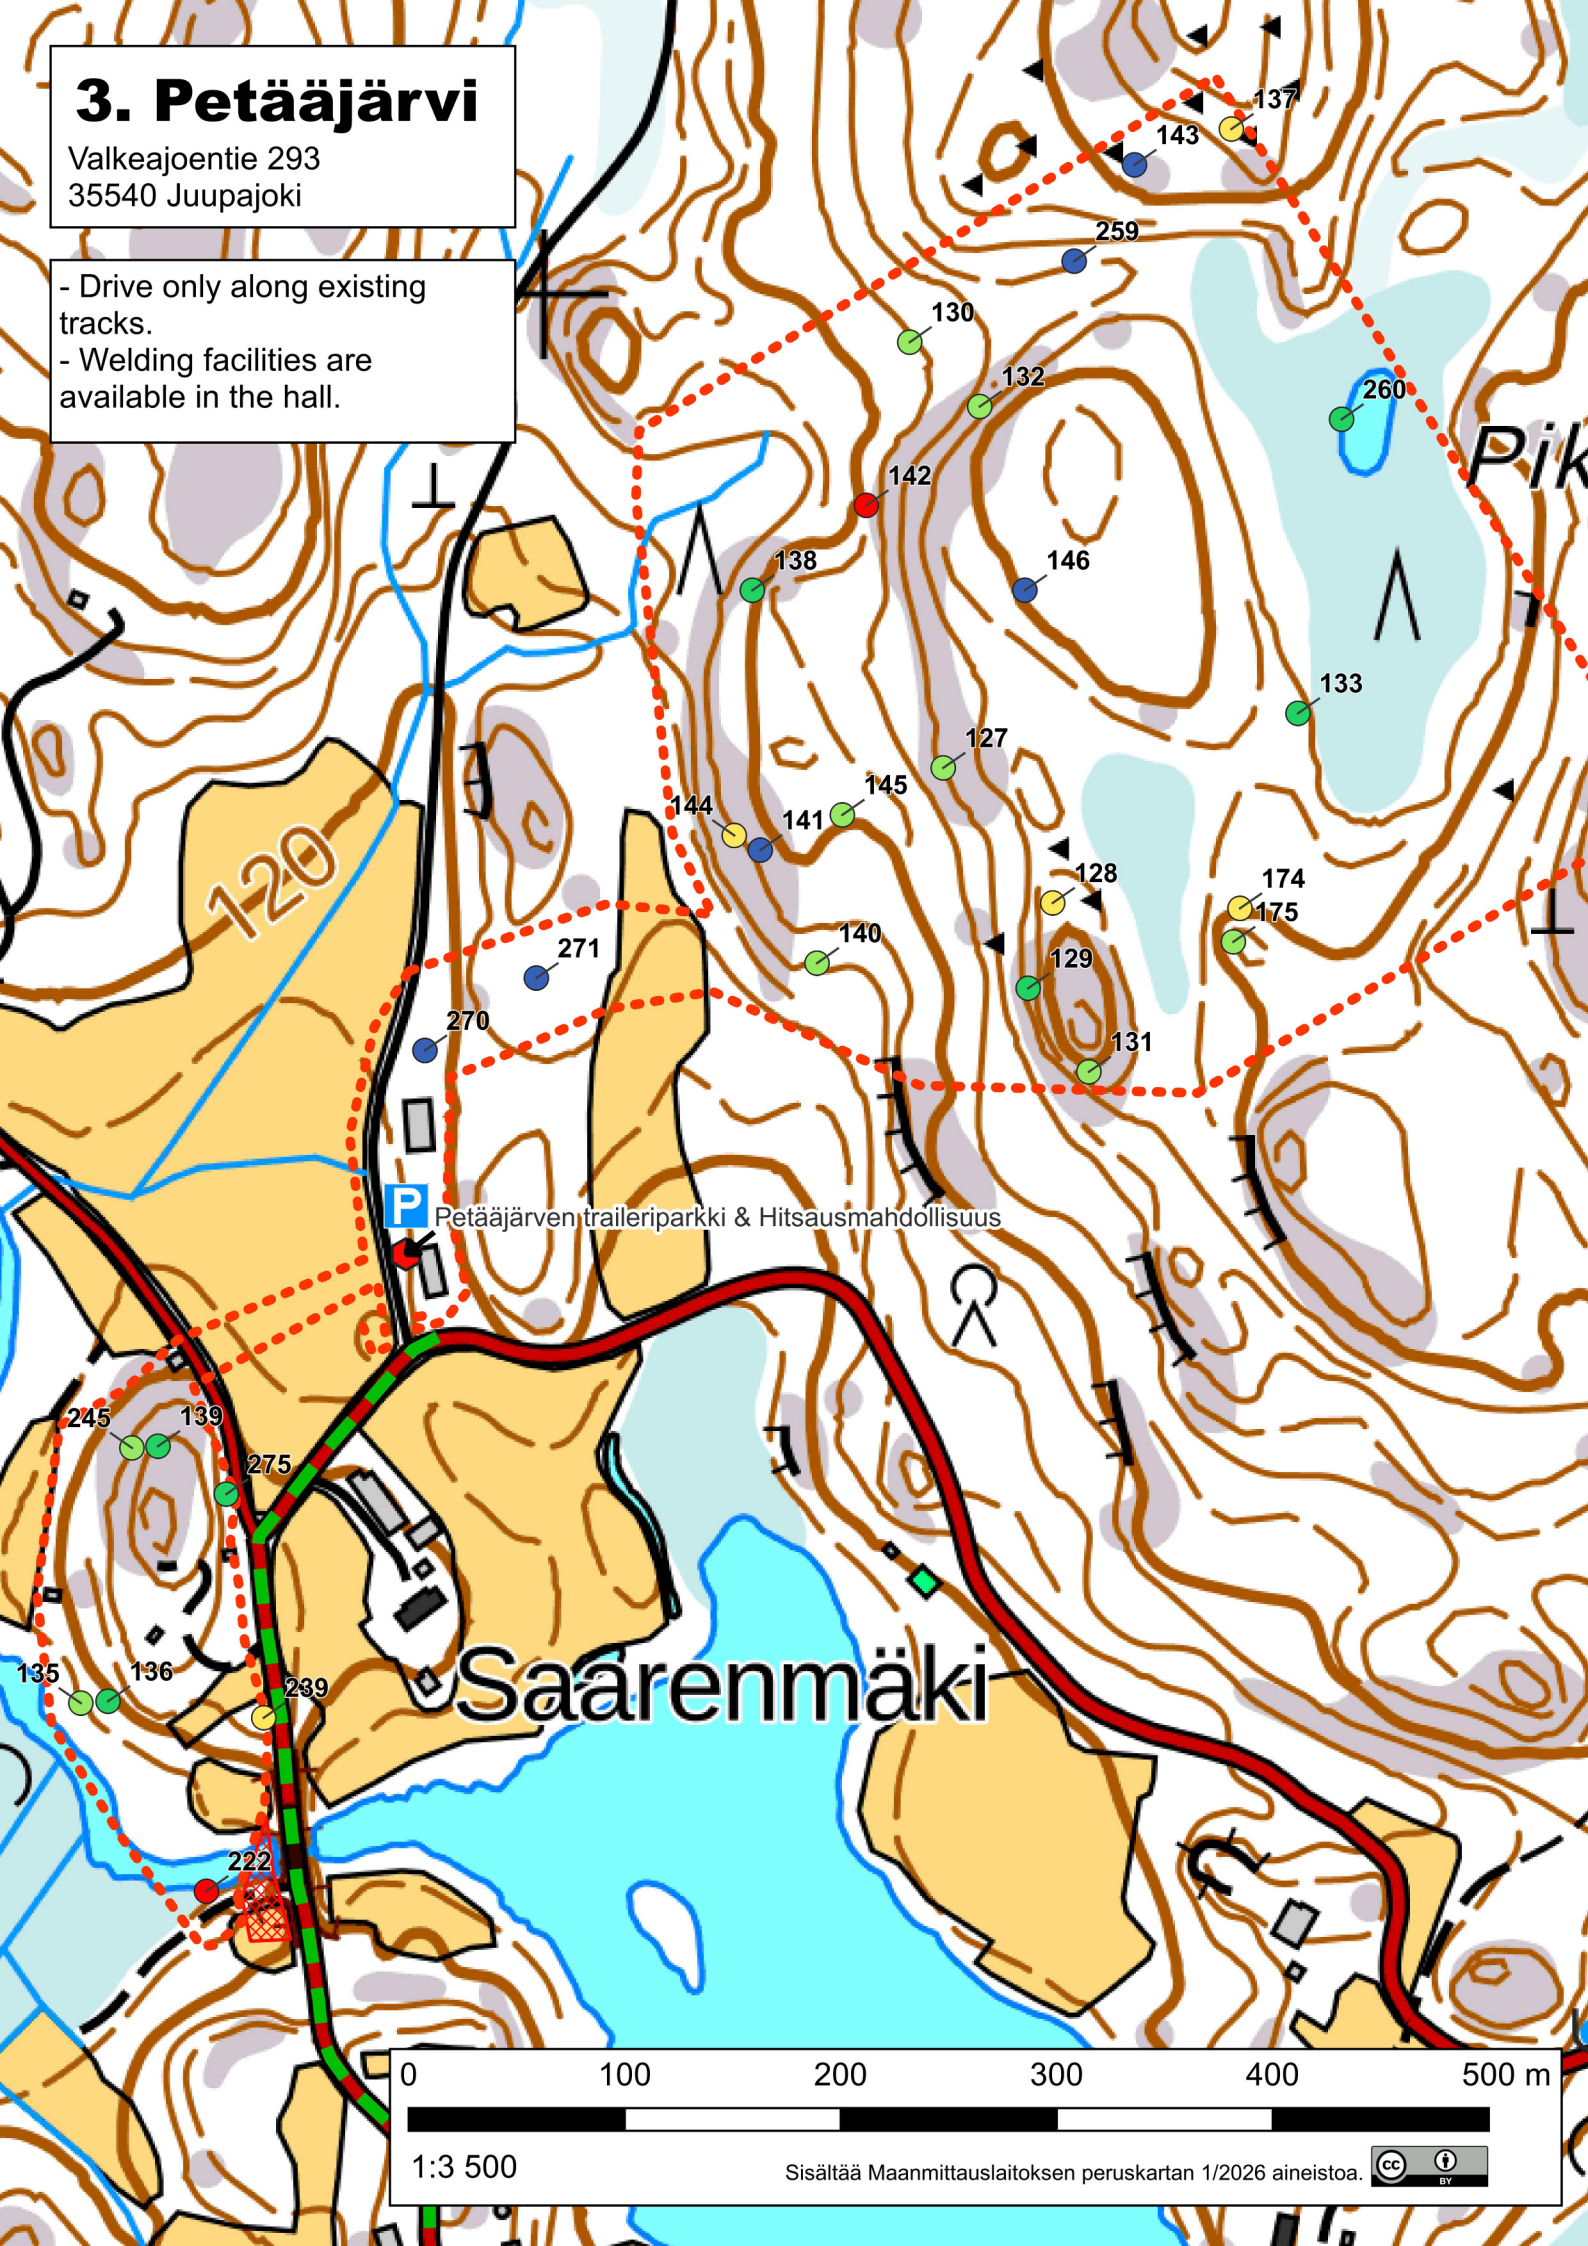

3. Petääjärvi

Valkeajoentie 293
35540 Juupajoki

- Drive only along existing tracks.
- Welding facilities are available in the hall.

1:3 500

Sisältää Maanmittauslaitoksen peruskartan 1/2026 aineistoa.