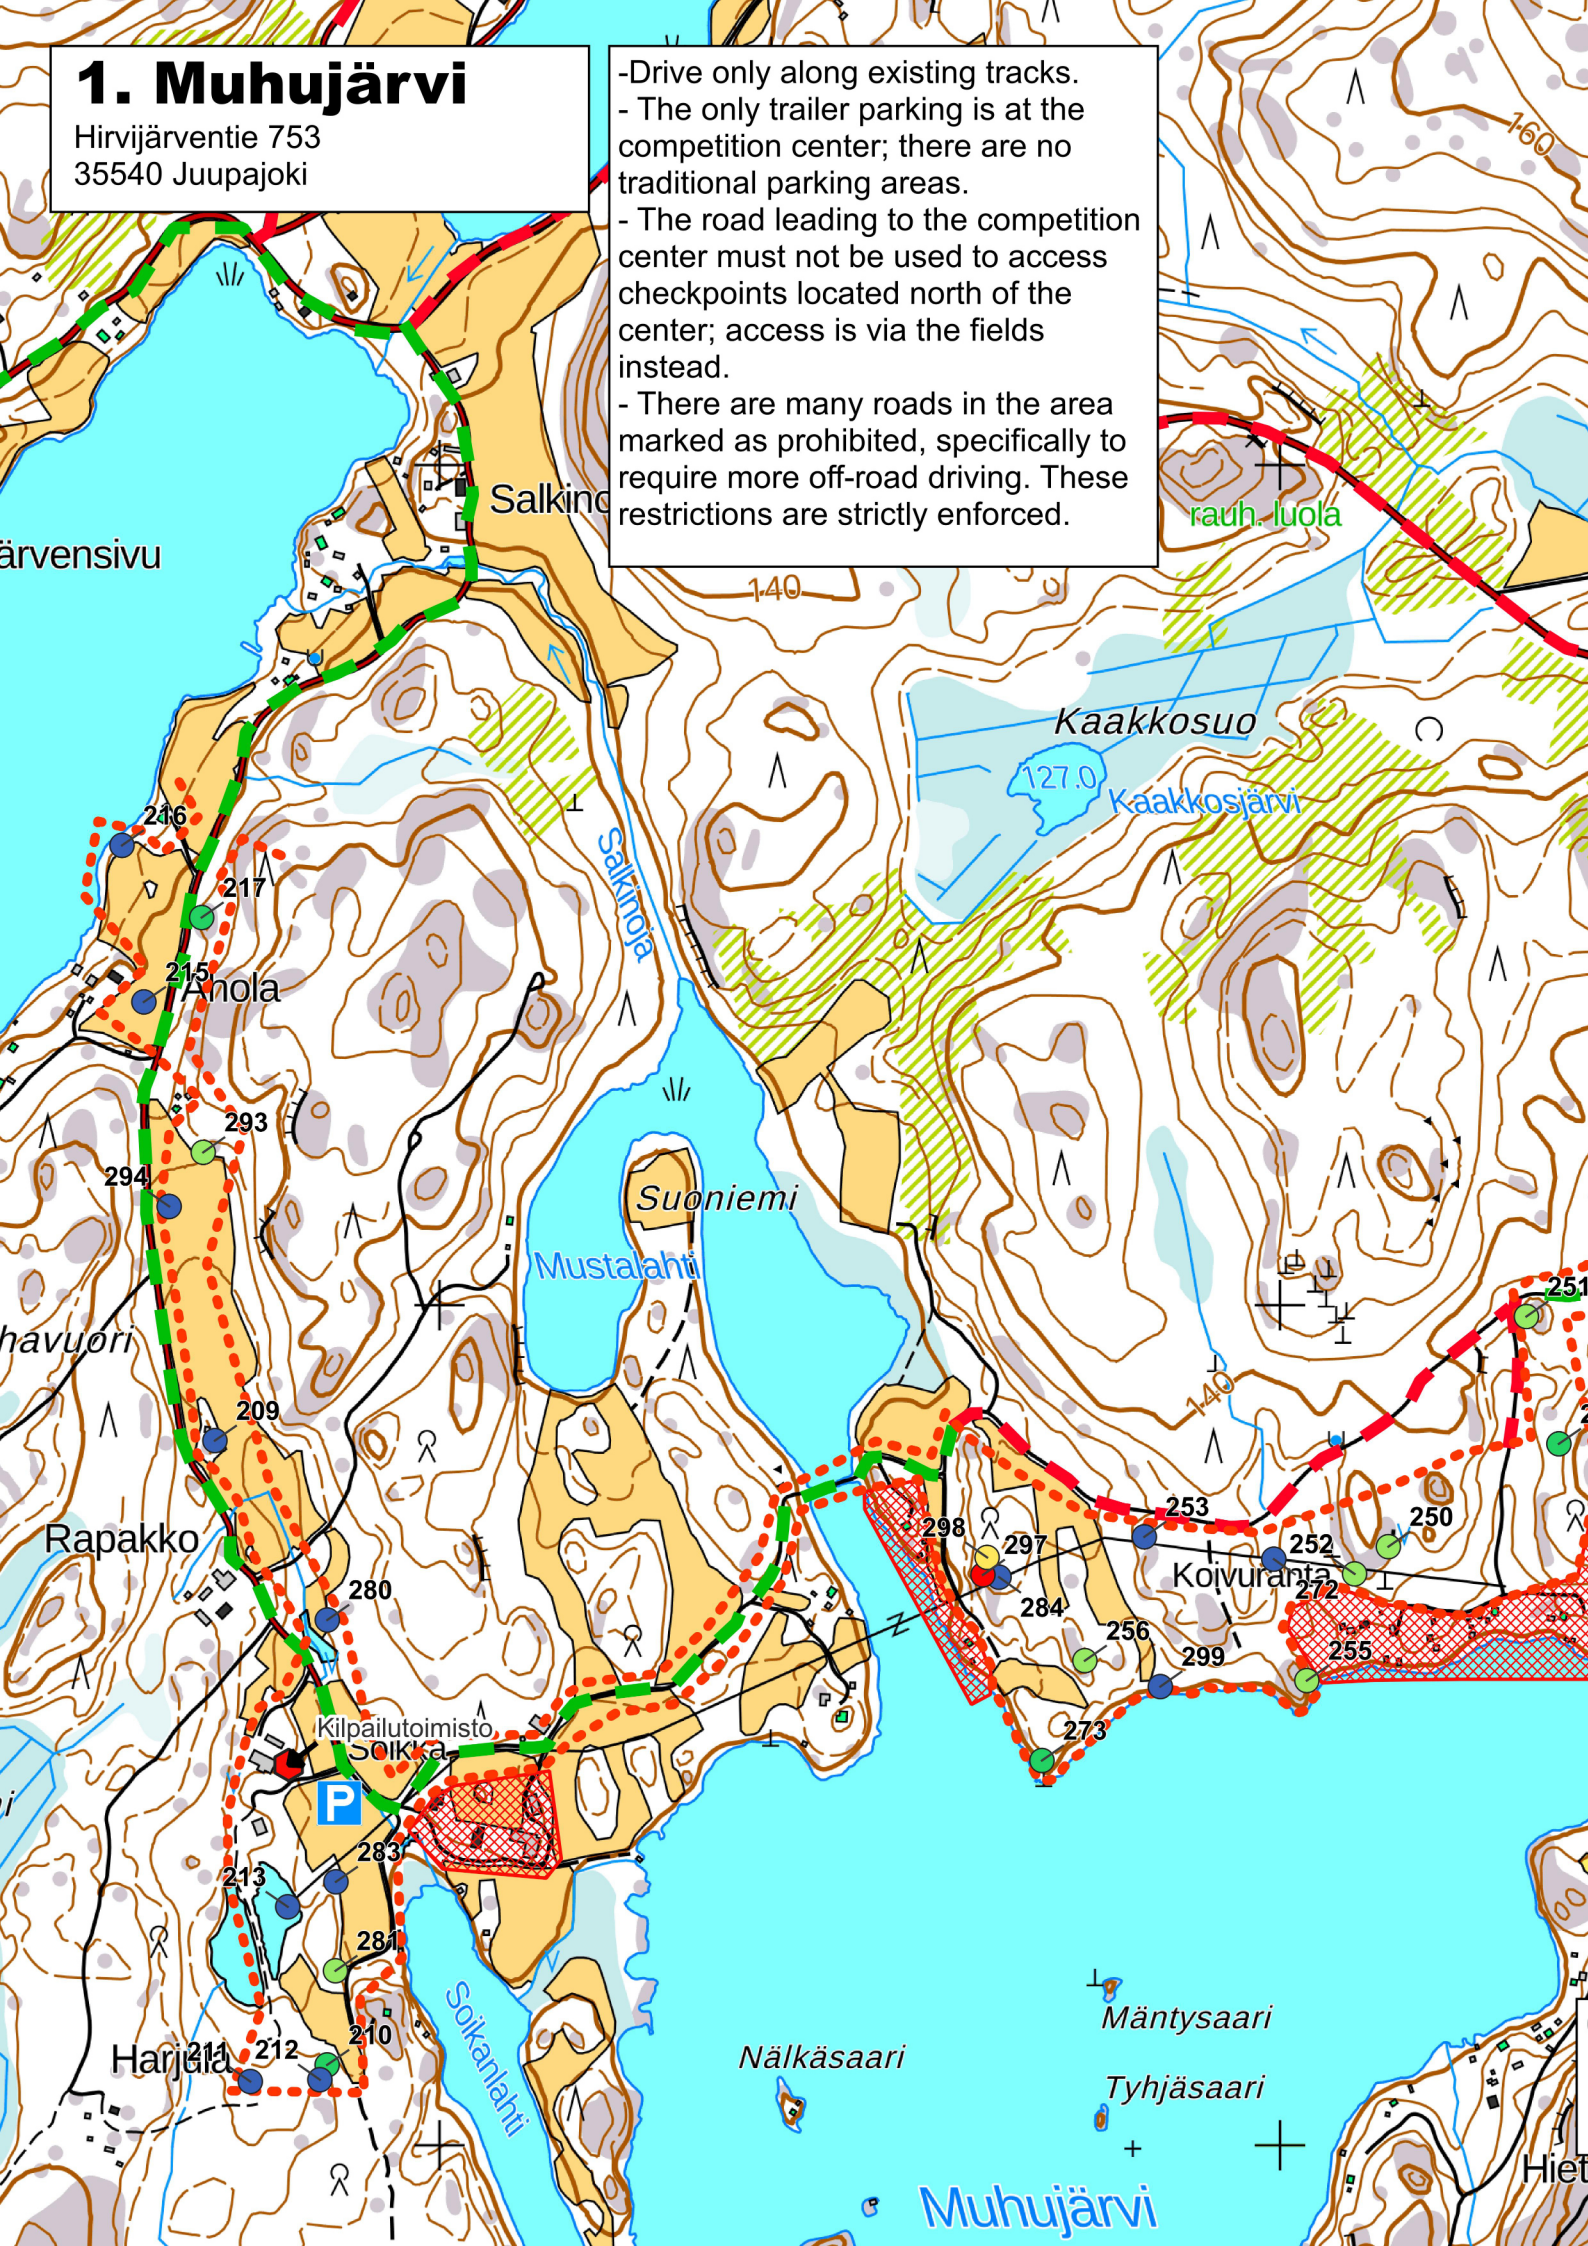

# MAARAK. LINJAKAIVUU PÖYTÄ OY

**Control points (points)**

- 5 - 14
- 14 - 24
- 24 - 49
- 49 - 74
- 74 - 99
- Allowed roads
- Forbidden roads
- - - Driving area borders
- Forbidden zone
- - - Spectator area 11:00 - 14:00
- Camp fire places