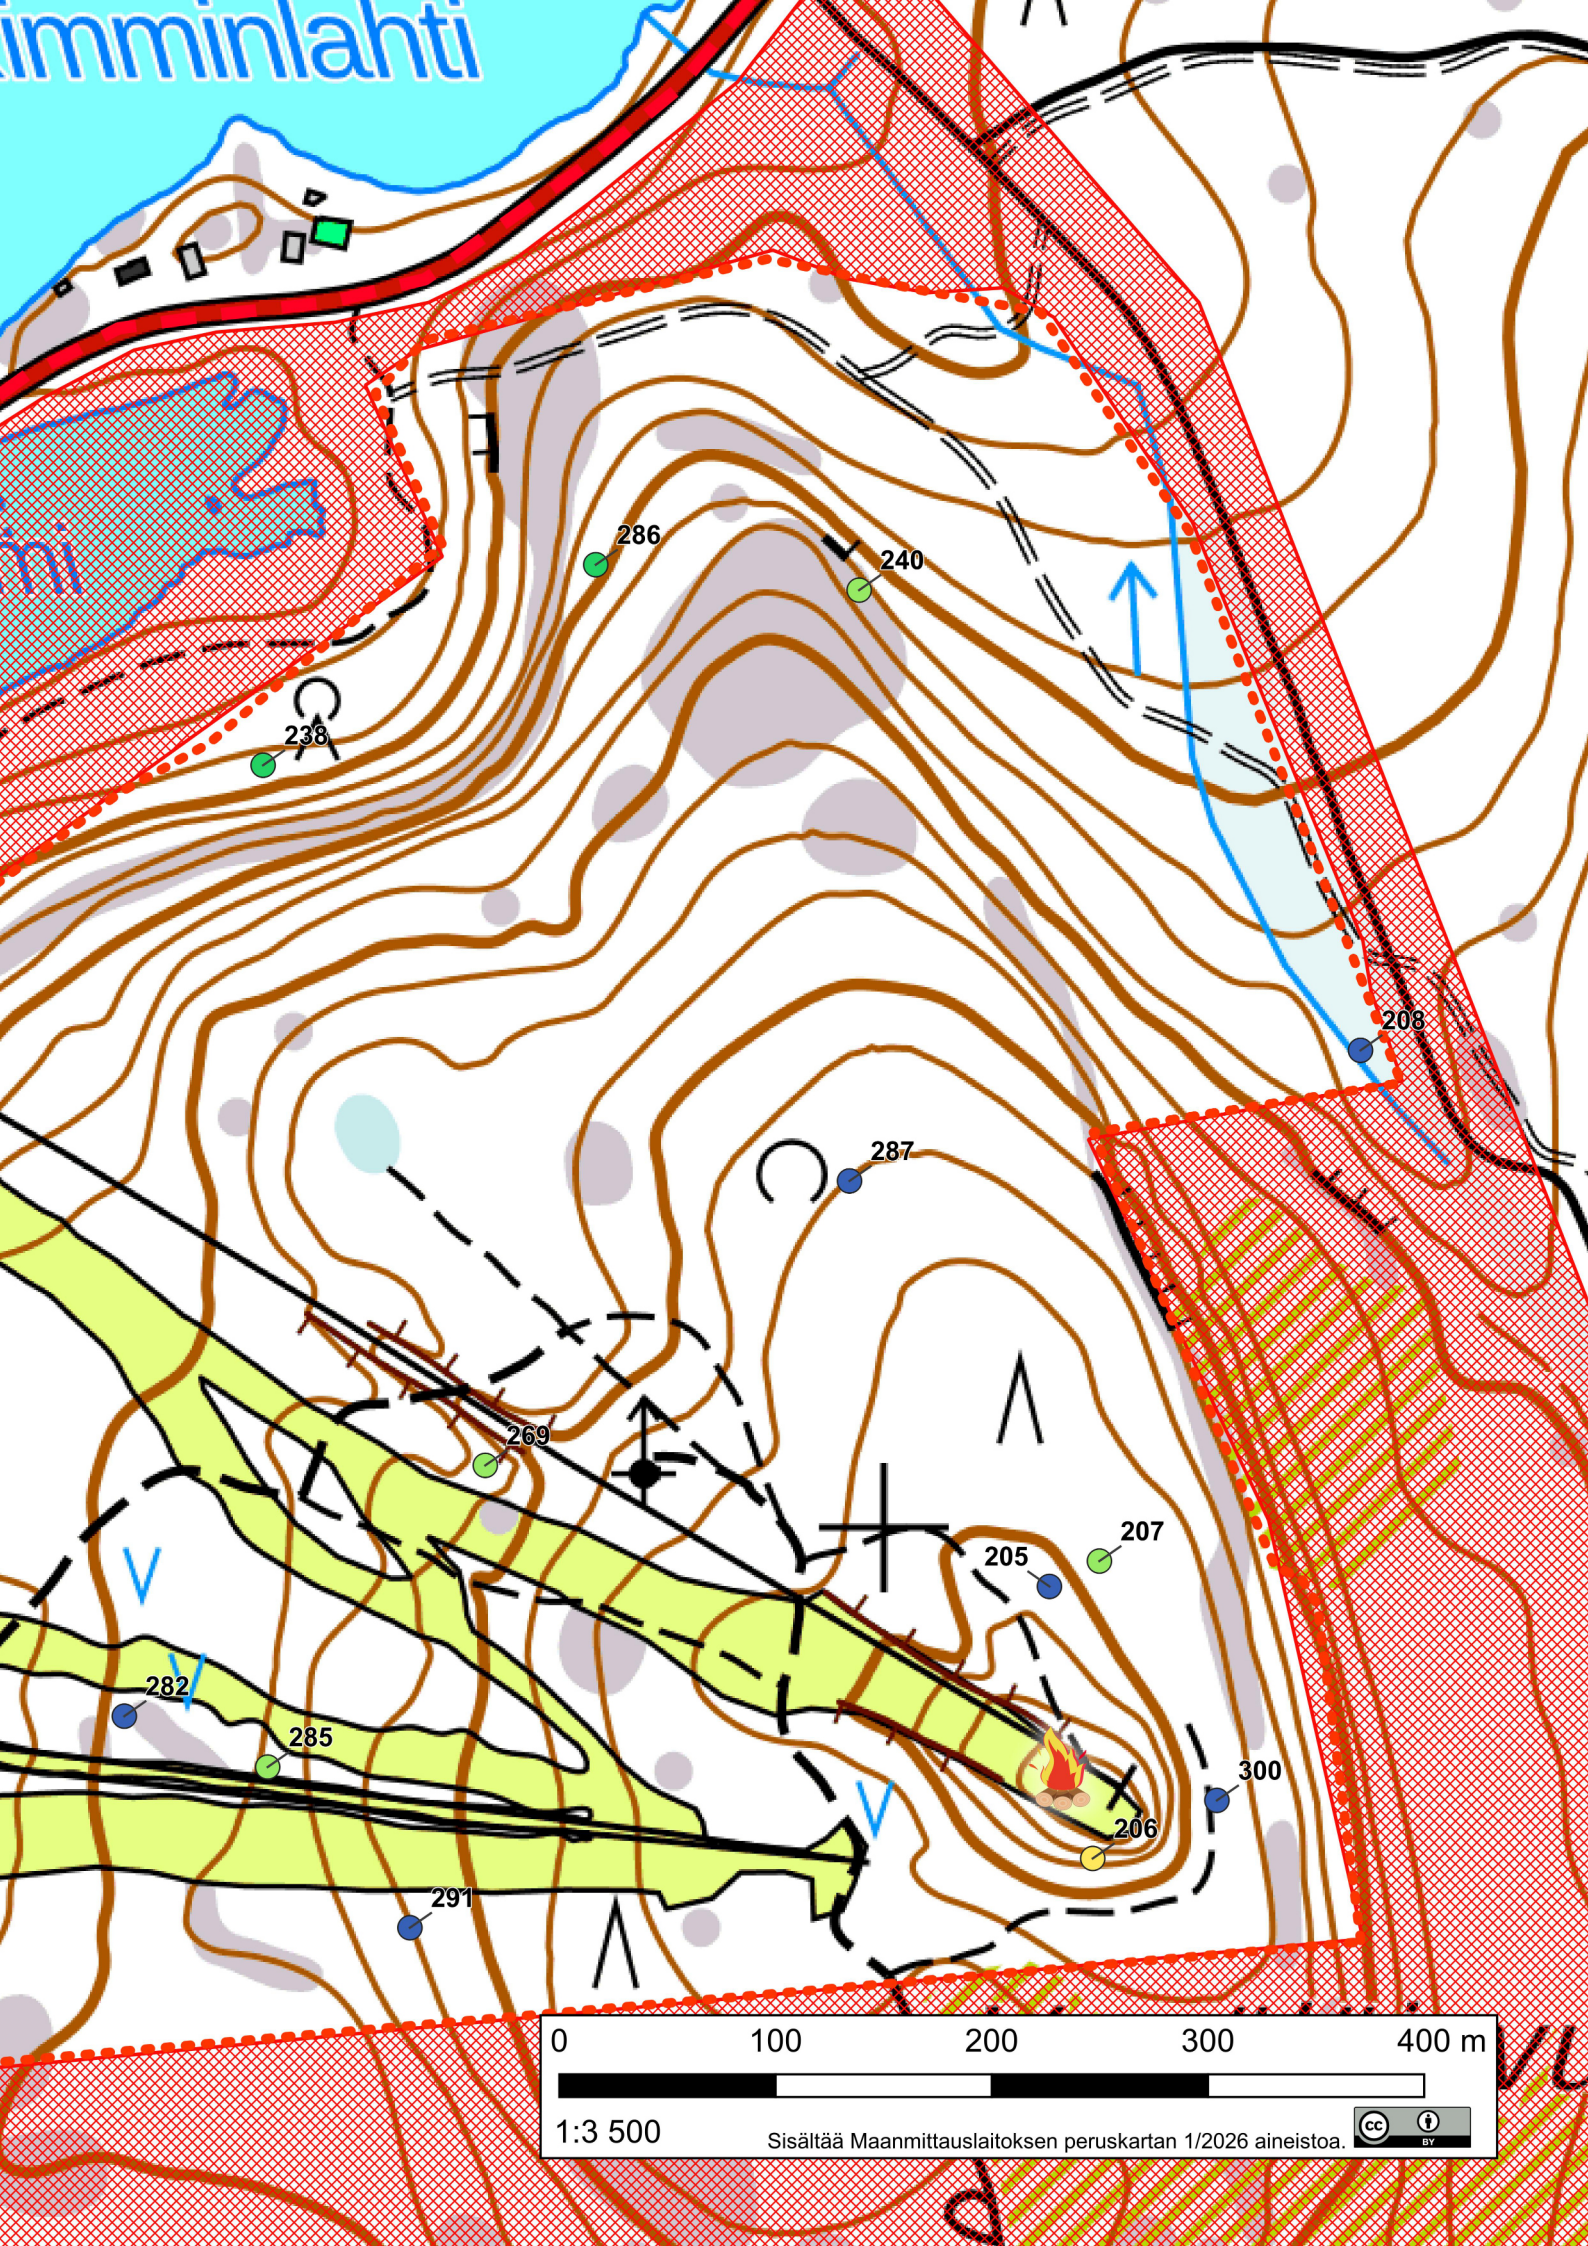

# MAARAK. LINJAKAIVUU PÖYTÄ OY

**Control points (points)**

- 5 - 14
- 14 - 24
- 24 - 49
- 49 - 74
- 74 - 99
- Allowed roads
- Forbidden roads
- - - Driving area borders
- Forbidden zone
- - - Spectator area 11:00 - 14:00
- Camp fire places

0 250 500 750 1 000 m

1:9 000 Sisältää Maanmittauslaitoksen peruskartan 1/2026 aineistoa.

aranta

## 2. Juupavaara

Hissitie 40  
35530 Lyly

- Drive only along existing tracks.
- Spectator checkpoints marked with a blue boundary may only be taken between 11:00 and 14:00; however, if they are still in place after 14:00, they may still be taken.
- Driving in front of the old ski resort is prohibited; the route must go via the forest road instead.