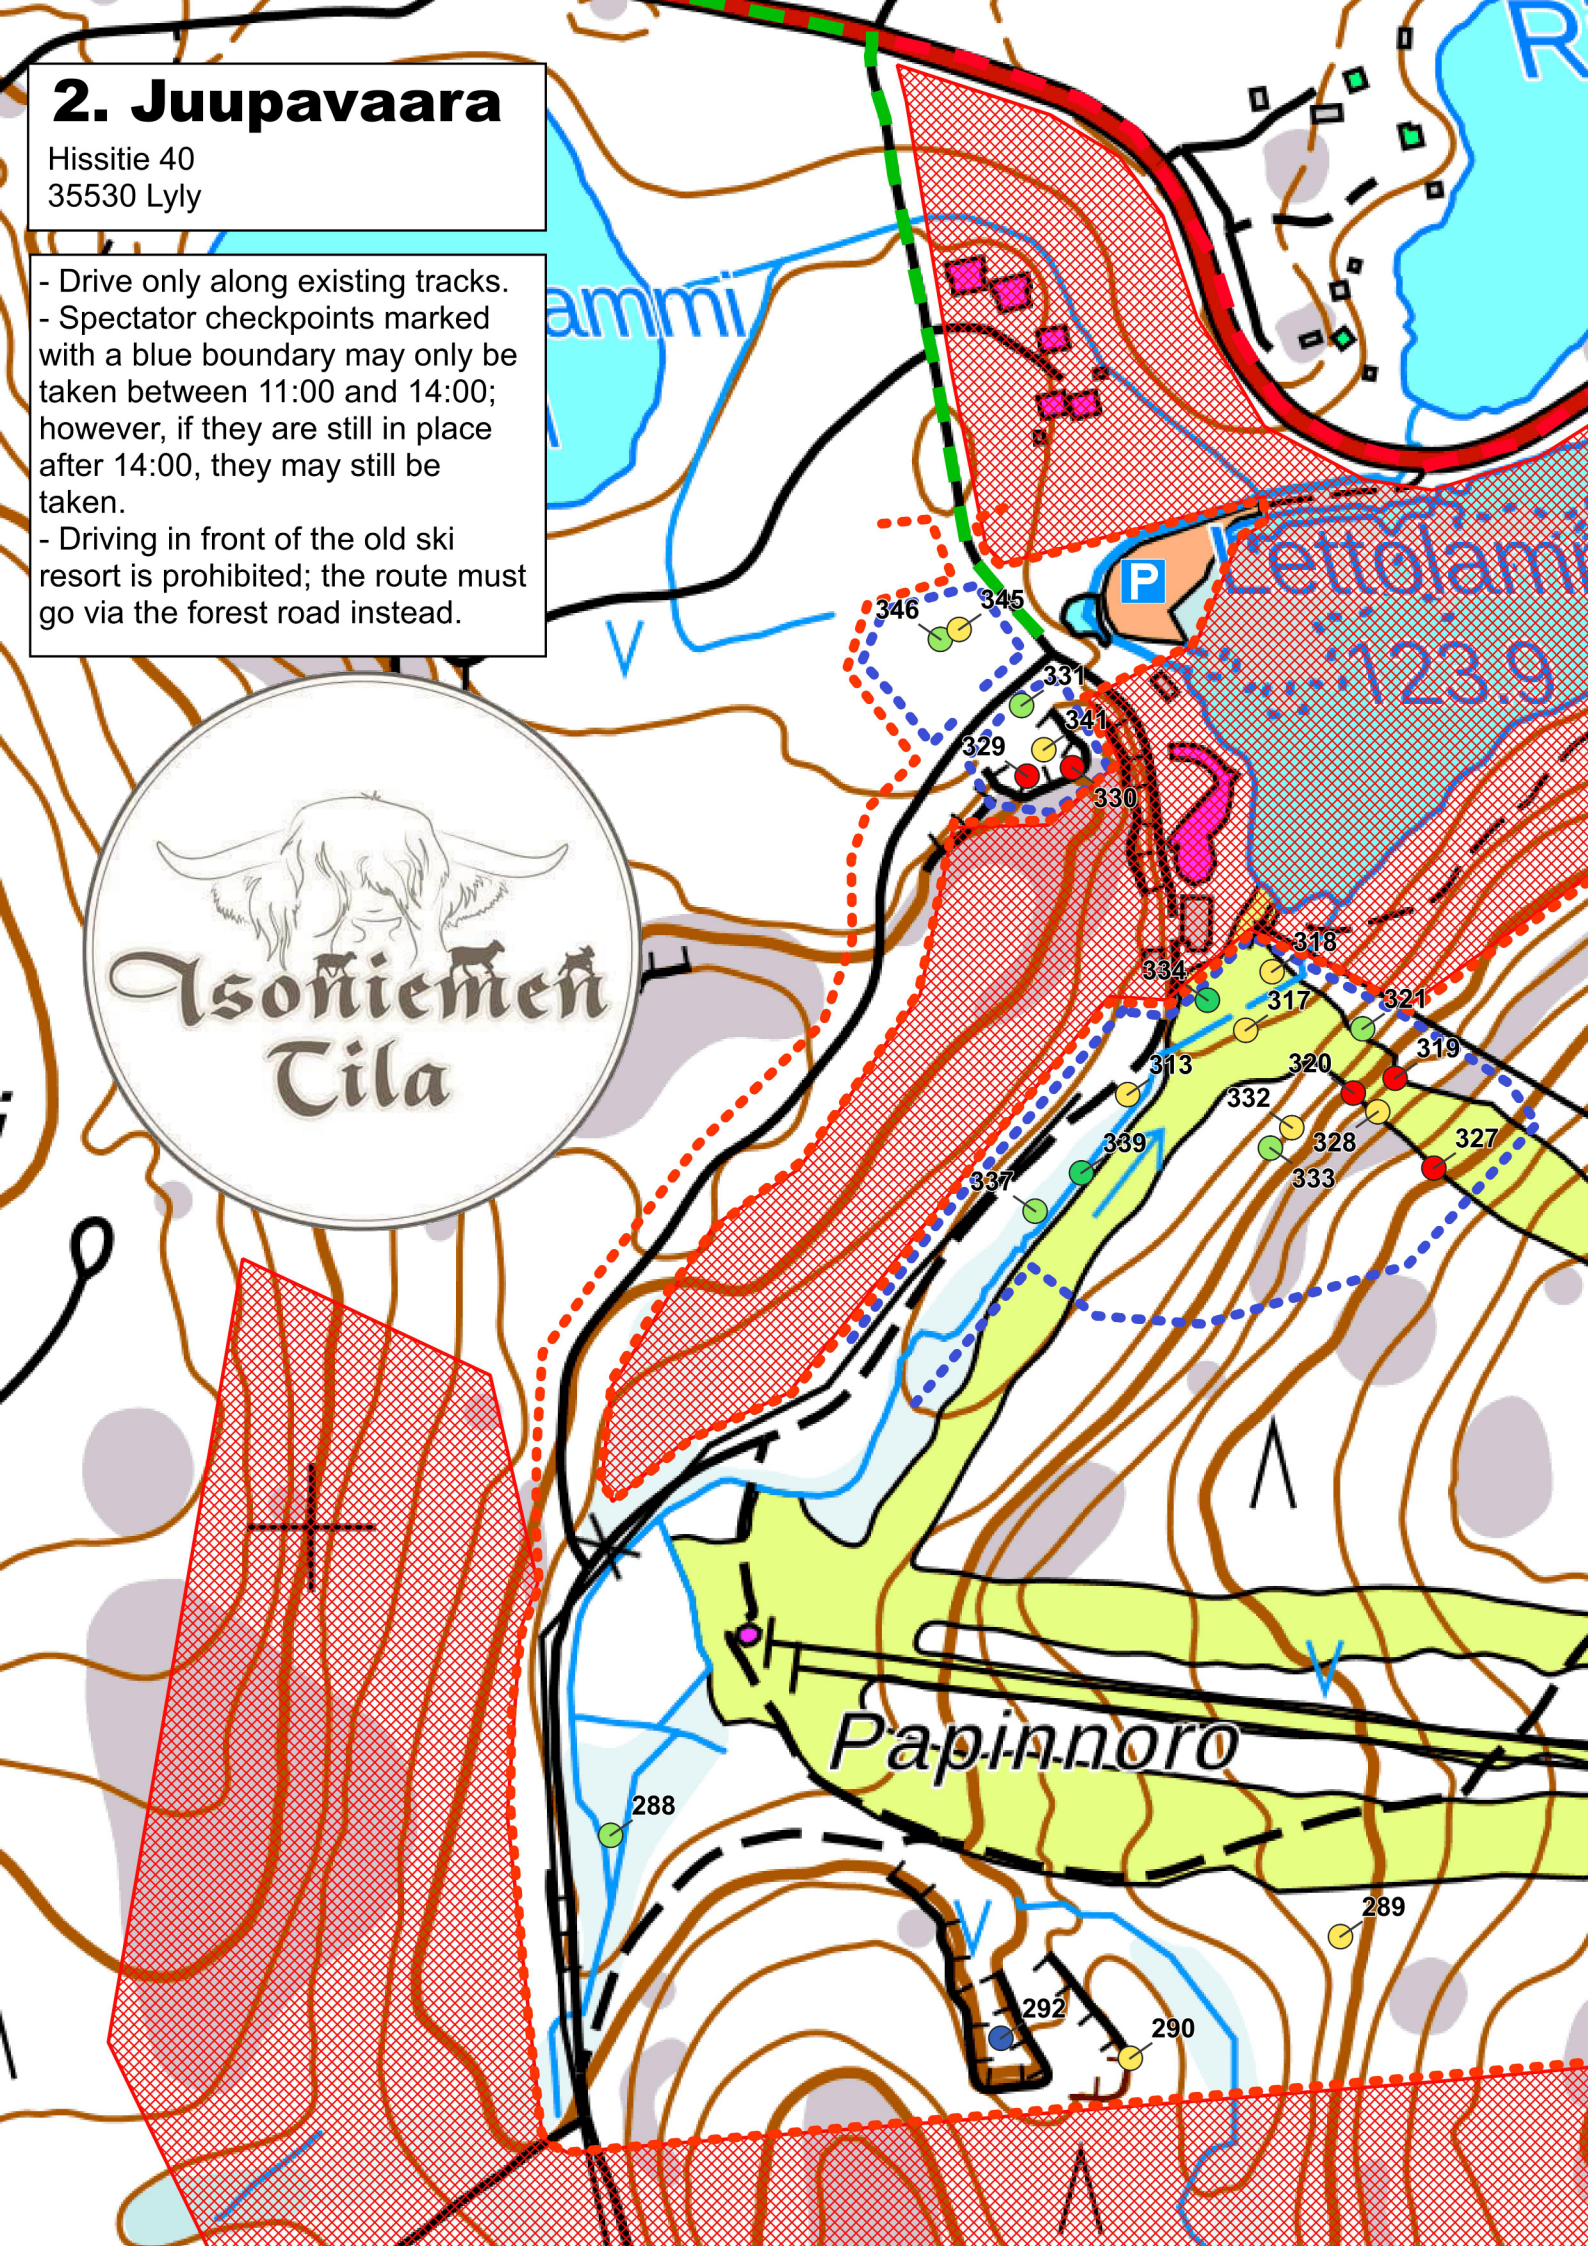

2. Juupavaara

Hissitie 40
35530 Lyly

- Drive only along existing tracks.
- Spectator checkpoints marked with a blue boundary may only be taken between 11:00 and 14:00; however, if they are still in place after 14:00, they may still be taken.
- Driving in front of the old ski resort is prohibited; the route must go via the forest road instead.